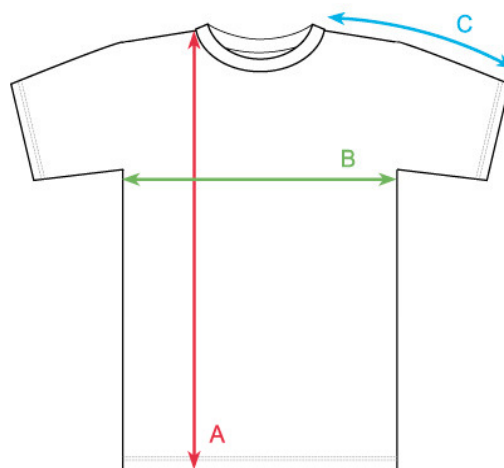

MEN'S T-SHIRTS

Size: L
Height of model: 178 cm

CRUISER - regular fit

(A) LENGTH in cm (tolerance +/- 1,5 cm)
(B) 1/2 CHEST CIRCUMFERENCE in cm (tolerance +/- 1 cm)
(C) SLEEVE LENGTH in cm (from highest point of shoulders, tolerance +/- 1 cm)

	S	M	L	XL	XXL
(A) LENGTH	74	76	78	80	82
(B) 1/2 CHEST CIRCUMFERENCE	51	53	55	57	59
(C) SLEEVE LENGTH	35	37	39	41	43