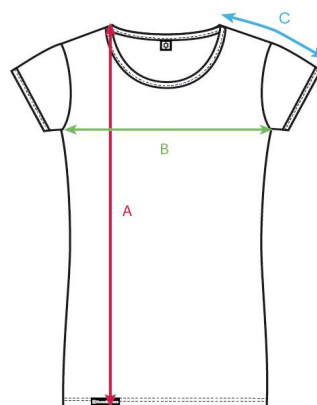

WOMEN'S TOPS

Size: S
Height of models: 167 - 170 cm

CHILLER - slim fit

- (A) LENGTH** in cm (tolerance +/- 1,5 cm)
- (B) 1/2 CHEST CIRCUMFERENCE** in cm (tolerance +/- 1 cm)
- (C) SLEEVE LENGTH** in cm (from highest point of shoulders, tolerance +/- 1 cm)

	XS	S	M	L	XL
(A) LENGTH	64	66	68	70	72
(B) 1/2 CHEST CIRCUMFERENCE	40,5	42,5	44,5	46,5	48,5
(C) SLEEVE LENGTH	18	19,5	21	22,5	24