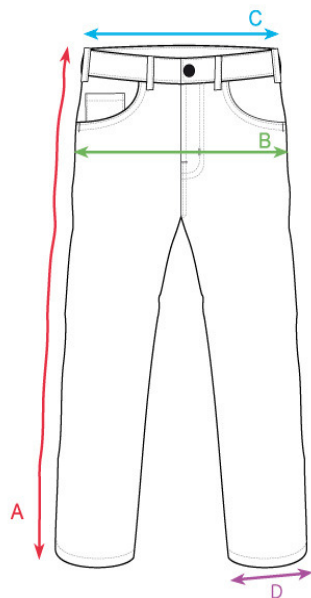

MEN'S JEANS

Size: 32
Height of models: 180 - 185 cm

BOWIE NAX - slim fit

- (A) **LENGTH** in cm (tolerance +/- 1 cm)
- (B) **1/2 HIP CIRCUMFERENCE** in cm (7 cm from crotch, tolerance +/- 1,5 cm)
- (C) **1/2 WAIST CIRCUMFERENCE** in cm (tolerance +/- 1 cm)
- (D) **LEG OPENING** in cm (tolerance +/- 0,5 cm)

	28	30	32	34	36	38
(A) LENGTH	106	107	108	109	110	111
(B) 1/2 HIP CIRCUMFERENCE	51	53	55	57	59	61
(C) 1/2 WAIST CIRCUMFERENCE	41	43	45	47	49	51
(D) LEG OPENING	17,8	18,5	19,2	19,9	20,6	21,3