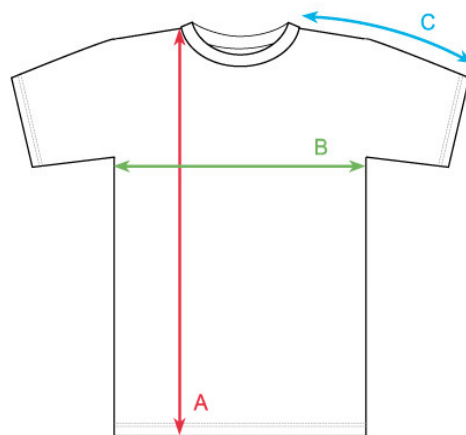

**KIDS' T-SHIRTS**

Size: M  
Height of models: 138 - 142 cm

BASE KIDS - regular fit	S	M	L	XL	XXL
-------------------------	---	---	---	----	-----

(A) LENGTH in cm (tolerance +/- 1,5 cm)

(B) 1/2 CHEST CIRCUMFERENCE in cm (tolerance +/- 1 cm)

(C) SLEEVE LENGTH in cm (from highest point of shoulders, tolerance +/- 1 cm)

54	57	60	63	66
41	43	45	47	49
24	26	28	30	32