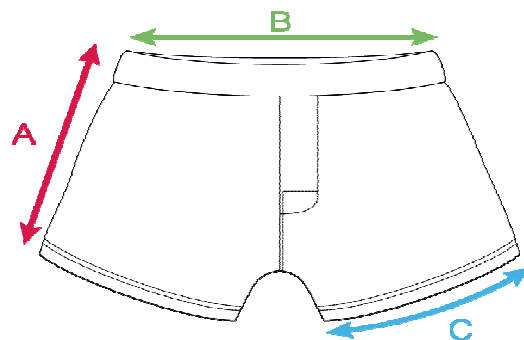

MEN'S UNDERWEAR

Sizes: M, L
Height of model: 185 cm

APOLLO

(A) LENGTH in cm (without waistband, tolerance +/- 1 cm)
(B) 1/2 WAIST CIRCUMFERENCE in cm (tolerance +/- 1,5 cm)
(C) LEG OPENING in cm (tolerance +/- 1 cm)

	S	M	L	XL	XXL
(A) LENGTH	31	33	35	37	39
(B) 1/2 WAIST CIRCUMFERENCE	35	38	41	44	47
(C) LEG OPENING	30,5	32,5	34,5	36,5	38,5