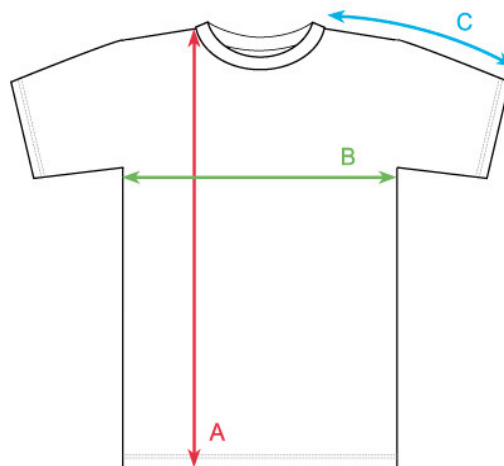

MEN'S T-SHIRTS

Size: L
Height of model: 178 cm

QUARTER - slim fit

(A) **LENGTH** in cm (tolerance +/- 1,5 cm)
 (B) **1/2 CHEST CIRCUMFERENCE** in cm (tolerance +/- 1 cm)
 (C) **SLEEVE LENGTH** in cm (from highest point of shoulders, tolerance +/- 1 cm)

	S	M	L	XL	XXL
(A) LENGTH	74	76	78	80	82
(B) 1/2 CHEST CIRCUMFERENCE	49	51	53	55	57
(C) SLEEVE LENGTH	34	36	38	40	42