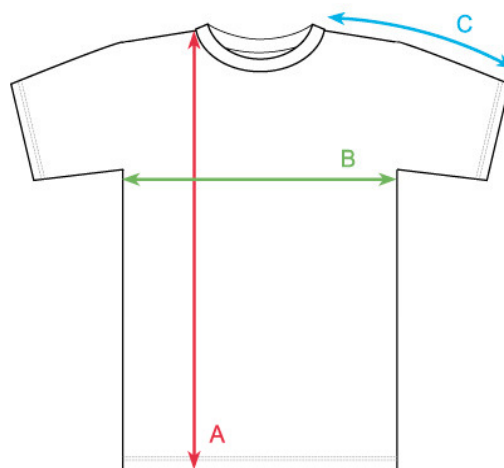

MEN'S T-SHIRTS

Size: L  
Height of model: 178 cm

COLOR - regular fit

(A) LENGTH in cm (tolerance +/- 1,5 cm)  
 (B) 1/2 CHEST CIRCUMFERENCE in cm (tolerance +/- 1 cm)  
 (C) SLEEVE LENGTH in cm (from highest point of shoulders, tolerance +/- 1 cm)

	S	M	L	XL	XXL
(A) LENGTH	74	76	78	80	82
(B) 1/2 CHEST CIRCUMFERENCE	51	53	55	57	59
(C) SLEEVE LENGTH	35	37	39	41	43