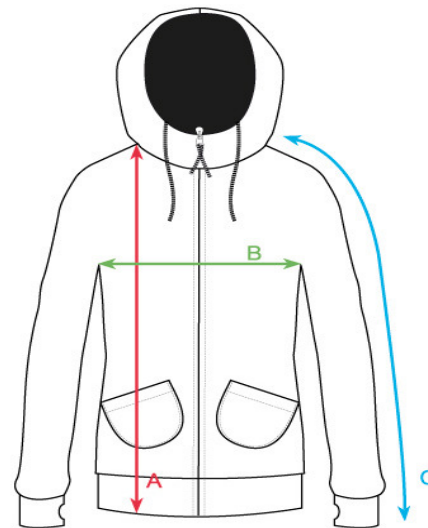

WOMEN'S SWEATSHIRTS

Size: S
Height of models: 167 - 170 cm

ADA - slim fit	XS	S	M	L	XL
(A) LENGTH in cm (tolerance +/- 1,5 cm)	63	65	67	69	71
(B) 1/2 CHEST CIRCUMFERENCE in cm (tolerance +/- 1 cm)	44	46	48	50	52
(C) SLEEVE LENGTH in cm (from highest point of shoulders, tolerance +/- 1 cm)	74	75	76	77	78