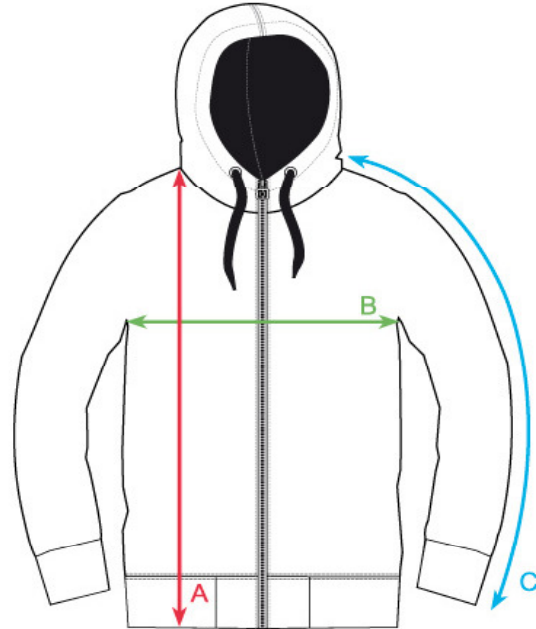

Sizes: L
 Height of model: 157 cm

PORTER KIDS - regular fit	S	M	L	XL	XXL
(A) LENGTH (tolerance +/- 1,5 cm)	54	57	60	63	66
(B) 1/2 CHEST CIRCUMFERENCE (tolerance +/- 1 cm)	44	46	48	50	52
(C) SLEEVE LENGTH ON TOP (tolerance +/- 1 cm)	61,5	64,5	67,5	70,5	73,5