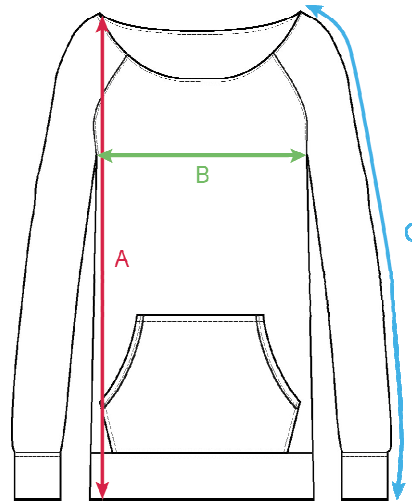

Sizes: M
 Height of models: 168 - 170 cm

LEAH - relaxed fit	XS	S	M	L	XL
(A) LENGTH (tolerance +/- 1,5 cm)	64	66	68	70	72
(B) 1/2 CHEST CIRCUMFERENCE (tolerance +/- 1 cm)	42	44	46	48	50
(C) SLEEVE LENGTH ON TOP (tolerance +/- 1 cm)	69	70	71	72	73