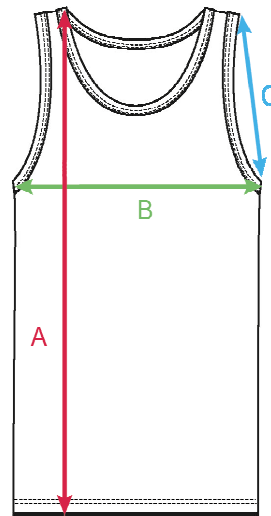

Size: L
 Height of models: 180 - 186 cm

FIVE TANK - slim fit	S	M	L	XL	XXL
----------------------	---	---	---	----	-----

(A) LENGTH (tolerance +/- 1,5 cm)	72	74	76	78	80
(B) 1/2 CHEST CIRCUMFERENCE (tolerance +/- 1 cm)	48	50	52	54	56
(C) ARMHOLE STRAIGHT (tolerance +/- 1 cm)	26	27	28	29	30