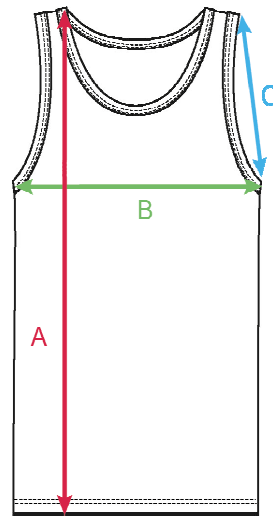

Size: L
 Height of models: 180 - 186 cm

CHURCH KEY TANK - slim fit	S	M	L	XL	XXL
----------------------------	---	---	---	----	-----

(A) LENGTH (tolerance +/- 1,5 cm)	72	74	76	78	80
(B) 1/2 CHEST CIRCUMFERENCE (tolerance +/- 1 cm)	48	50	52	54	56
(C) ARMHOLE STRAIGHT (tolerance +/- 1 cm)	26	27	28	29	30